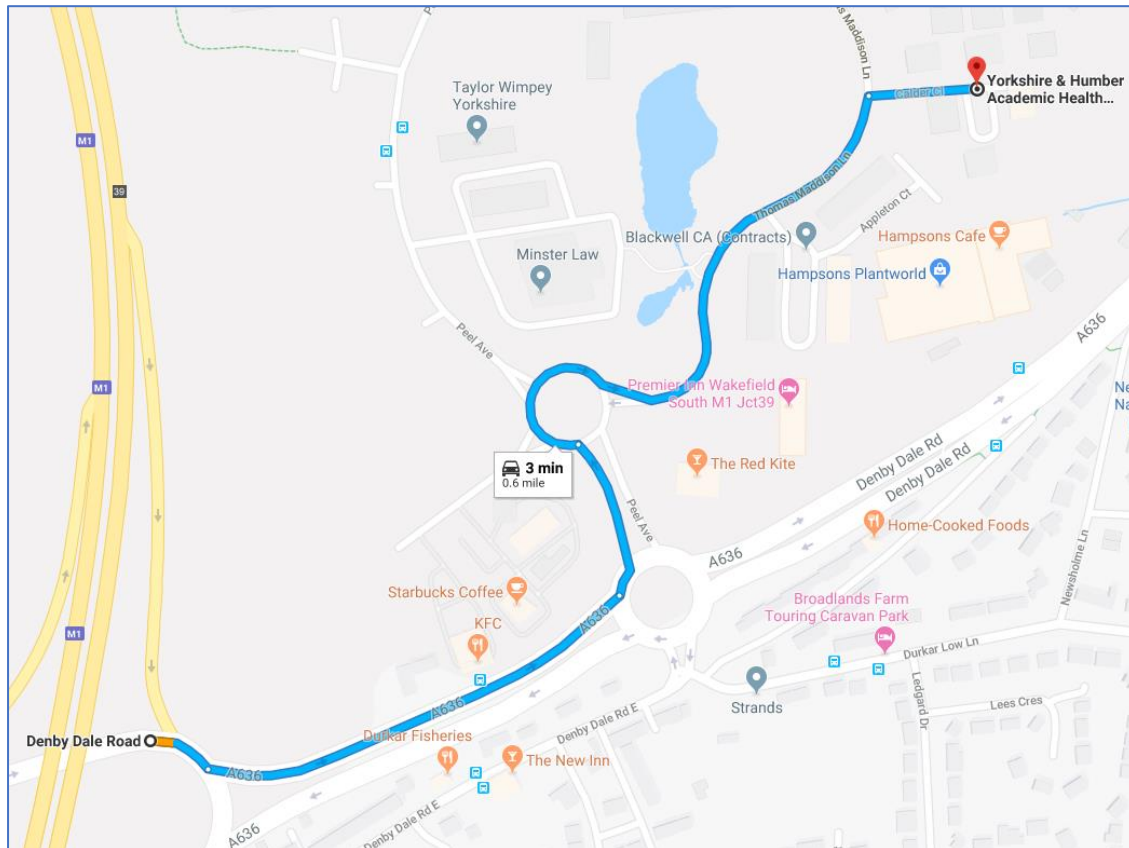

## Map and directions to our Wakefield office

**Address:**

Unit 1, Calder Close, Calder Park, Wakefield, West Yorkshire. WF4 3BA  
Telephone: 01924 664506

**Directions from the M1 (see map above):**

- Leave the M1 at Junction 39 and follow signs for Denby Dale Road / A636 towards Wakefield.
- At the roundabout take the 1<sup>st</sup> exit onto Peel Avenue.
- At the roundabout take the 3<sup>rd</sup> exit onto Thomas Maddison Lane.
- Take the 2<sup>nd</sup> right onto Calder Close.
- Yorkshire & Humber AHSN is the first building on your left.

**Car Parking:**

There are 18 car parking spaces in total and all of them carry a badge with our logo on it. Four are immediately opposite the front of the building. There is one disabled space to the left of the office entrance and four spaces to the right. On the far side of the building there is a parking bay with five car parking spaces on the left-hand side and four spaces on the right. Please be advised that the first car parking space on the right does not belong to Yorkshire & Humber AHSN.